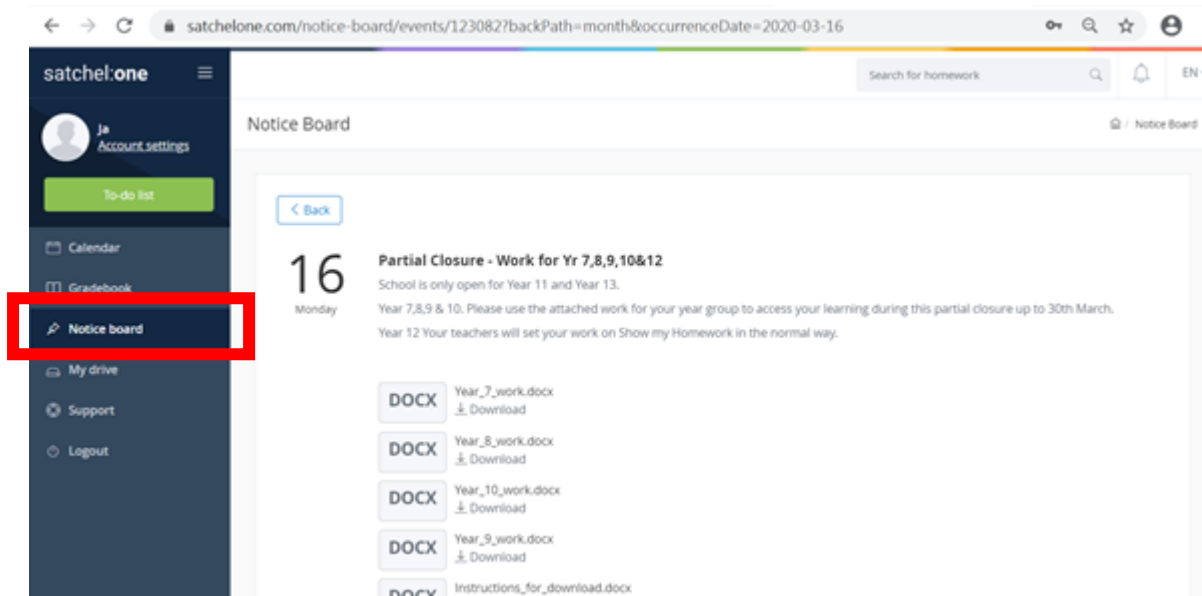

Click on notice board to see the work for all year groups posted on 16th March.

If you or your child have any questions about the service, please don't hesitate to get in touch with the team at Show My Homework, who are always happy to help. Just visit help.showmyhomework.co.uk or call 0207 197 9550.